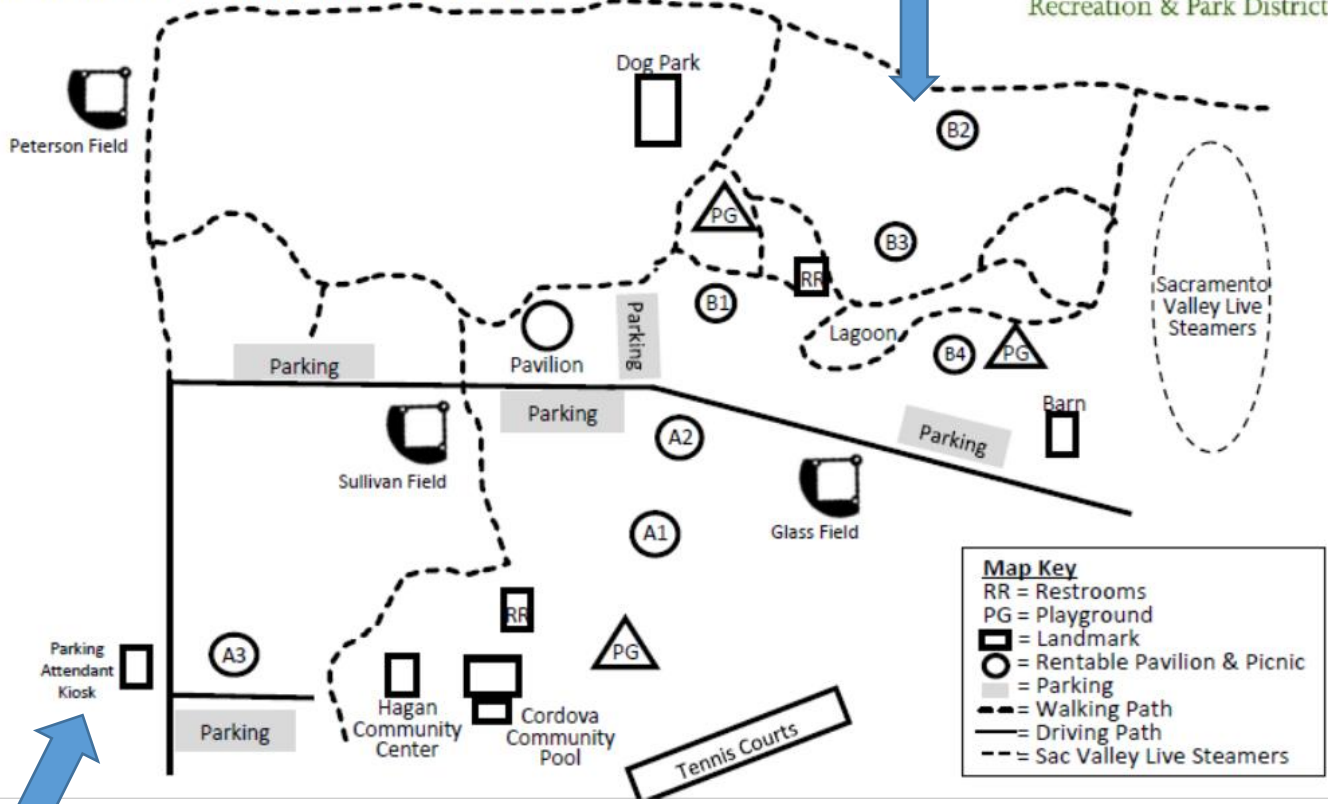

Hagan Community Park

2197 Chase Dr. Rancho Cordova, CA 95670

Hagan Park Entrance

Hagan Community Center
2197 Chase Dr. Rancho Cordova, CA 95670
Phone: 916-369-9844
Hours: Monday - Friday 8 a.m. - 5 p.m.
www.crpdpd.com